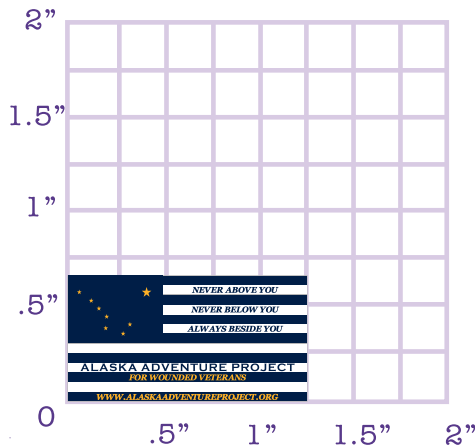

WizardPins

SIZE

1.25"

PMS COLORS

-  White
-  2768C

PLATING

Shiny Silver

ATTACHMENTS

FRONT

PRINT

-  7409C
-  2768C

SIZE GUIDE

BACK